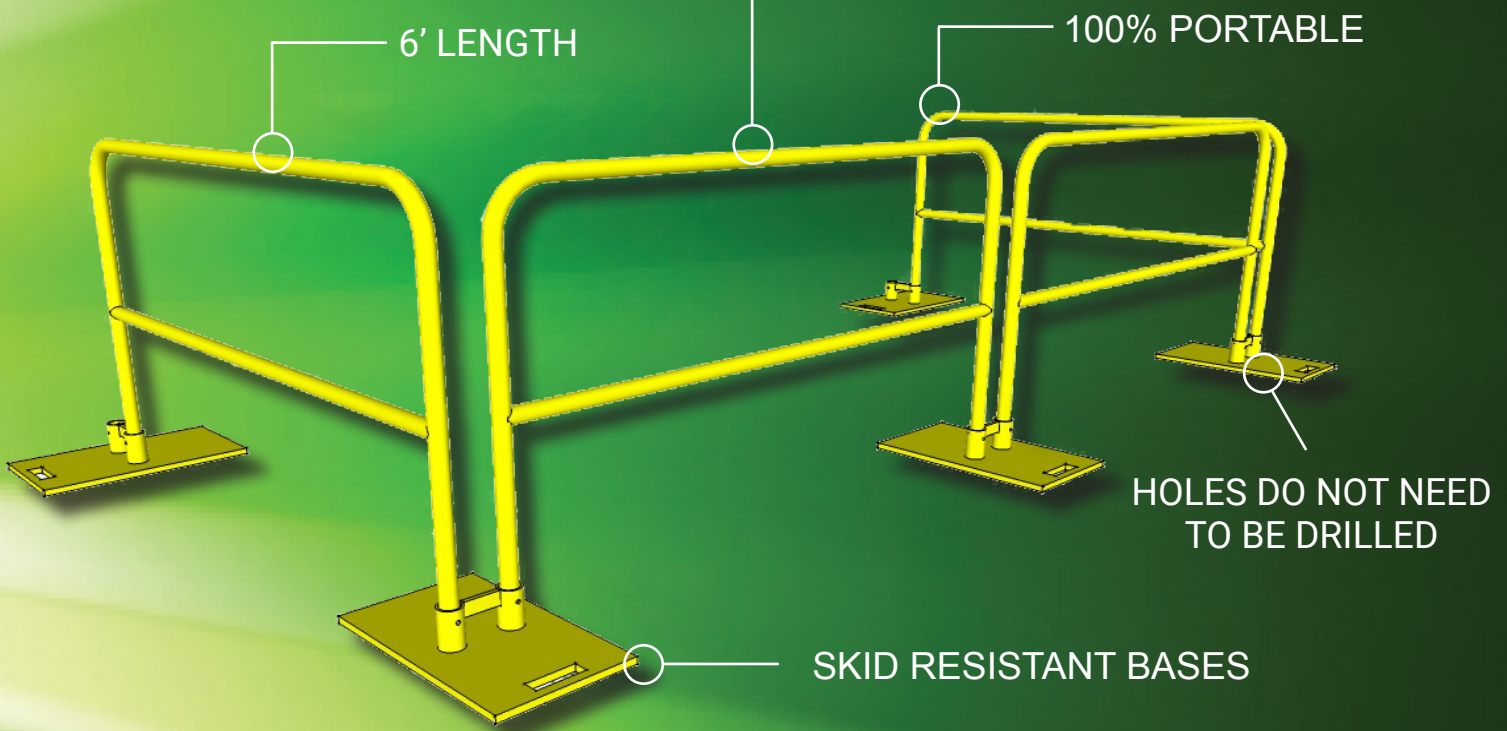

NEW!!!

Guardrail System

The SAFEWAZE Guardrail System is used for temporary or permanent fall protection. It can be used for roofs, skylights, hazard barriers, building construction, and many more options. Cost effective and easily installed!

FS-EX340-6: 6' Guardrail segment with one weighted base- Kit

POSITIONING OF RAILS CAN BE USED IN MULTIPLE DIRECTIONS

Kit Options:

FS-EX340-8: 8' Guardrail segment with one weighted base- Kit

FS-EX340-10: 10' Guardrail segment with one weighted base- Kit

Add On Options:

FS-EX340: Guardrail weighted base

FS-EX341: Guardrail segment 6'

FS-EX342: Guardrail segment 8'

FS-EX343: Guardrail segment 10'

FS-EX344: Guardrail weighted base moving dolly

FS-EX345: Guardrail swing gate with weighted base 6'

FS-EX346: Guardrail swing gate with weighted base 8'

FS-EX347: Guardrail swing gate with weighted base 10'